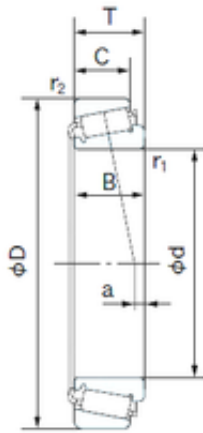

CYSD TAPERED BEARINGS CO.,LTD

Distributor of NTN Timken NSK NACHI
Koyo SKF Duz Rolling Bearing 32205 32206 32207
32208 32209 32210 32211 32306 32307 32308
32309 32310 32311 Roller Bearings

Bearing No. 32205

32205 Bearing 2D drawings and 3D CAD models

Size	25x52x19.25 mm
Bore Diameter	25 mm
Outer Diameter	52 mm
Width	19.25 mm
d	25 mm
D	52 mm
T	19.25 mm
B	18 mm
C	15 mm
a	5.4 mm
r1 min.	1.1 mm
r2 min.	1.1 mm
Weight	0.180 Kg
Basic dynamic load rating (C)	32500 kN
Basic static load rating (C0)	35000 kN
(Grease) Lubrication Speed	7500 r/min
(Oil) Lubrication Speed	10000 r/min
Calculation factor (e)	0.37
Calculation factor (Y0)	0.88
Category	Bearings
Inventory	0.0
Manufacturer Name	NACHI
Minimum Buy Quantity	N/A