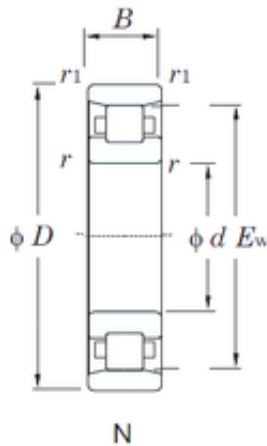

# CYSD TAPERED BEARINGS CO.,LTD

105 mm x 190 mm x 36 mm KOYO N221  
cylindrical roller bearings

Bearing No. N221

N221 Bearing 2D drawings and 3D CAD models

|                               |               |
|-------------------------------|---------------|
| Size                          | 105x190x36 mm |
| Bore Diameter                 | 105 mm        |
| Outer Diameter                | 190 mm        |
| Width                         | 36 mm         |
| d                             | 105 mm        |
| D                             | 190 mm        |
| Ew                            | 168.8 mm      |
| B                             | 36 mm         |
| C                             | 36 mm         |
| r min.                        | 2.1 mm        |
| r1 min.                       | 2.1 mm        |
| Weight                        | 4.00 Kg       |
| Basic dynamic load rating (C) | 201 kN        |
| Basic static load rating (C0) | 241 kN        |
| (Grease) Lubrication Speed    | 3300 r/min    |
| Category                      | Bearings      |
| Inventory                     | 0.0           |
| Manufacturer Name             | KOYO          |
| Minimum Buy Quantity          | N/A           |
| Weight / Kilogram             | 0             |
| Product Group                 | B04144        |
| Bearing No.                   | N221          |
| r(min)                        | 2.1           |
| r1(min)                       | 2.1           |
| Cr                            | 251           |