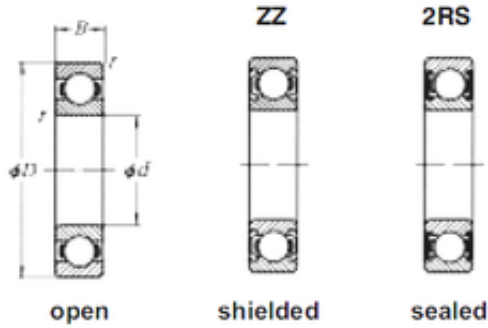

CYSD TAPERED BEARINGS CO.,LTD

105 mm x 190 mm x 36 mm Loyal 6221 deep groove ball bearings

Bearing No. 6221

Size	105x190x36 mm
Bore Diameter	105 mm
Outer Diameter	190 mm
Width	36 mm
d	105 mm
D	190 mm
B	36 mm
C	36 mm

6221 Bearing 2D drawings and 3D CAD models