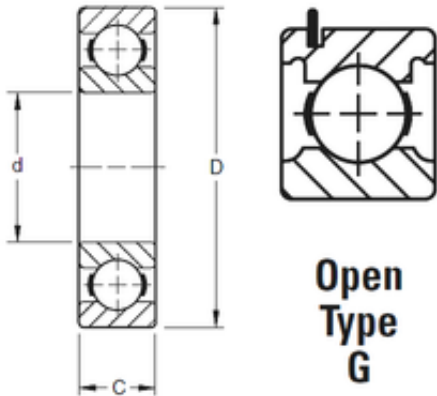

CYSD TAPERED BEARINGS CO.,LTD

40 mm x 90 mm x 23 mm Timken 308KG deep groove ball bearings

Bearing No. 308KG

Size	40x90x23 mm
Bore Diameter	40 mm
Outer Diameter	90 mm
Width	23 mm
d	40 mm
D	90 mm
B	23 mm
C	23 mm
Weight	0,644 Kg
Basic dynamic load rating (C)	50,6 kN

308KG Bearing 2D drawings and 3D CAD models