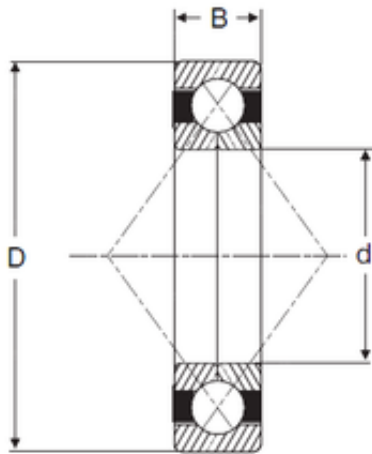

# CYSD TAPERED BEARINGS CO.,LTD

40 mm x 90 mm x 23 mm SIGMA QJ 308  
angular contact ball bearings

Bearing No. QJ 308

Size	40x90x23 mm
Bore Diameter	40 mm
Outer Diameter	90 mm
Width	23 mm
d	40 mm
D	90 mm
B	23 mm
C	23 mm

QJ 308 Bearing 2D drawings and 3D CAD models