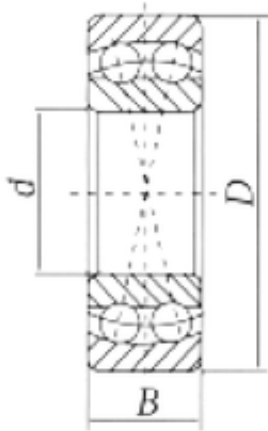

# CYSD TAPERED BEARINGS CO.,LTD

45 mm x 85 mm x 19 mm Loyal 1209 self aligning ball bearings

Bearing No. 1209

Size	45x85x19 mm
Bore Diameter	45 mm
Outer Diameter	85 mm
Width	19 mm
d	45 mm
D	85 mm
B	19 mm
C	19 mm

1209 Bearing 2D drawings and 3D CAD models