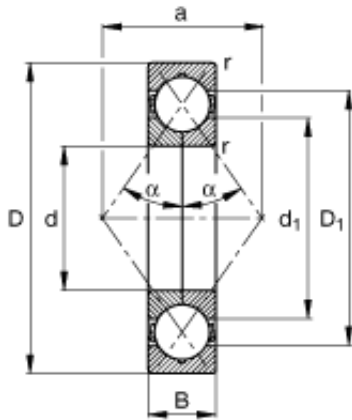

CYS D TAPERED BEARINGS CO.,LTD

55 mm x 120 mm x 29 mm FAG QJ311-MPA
angular contact ball bearings

Bearing No. QJ311-MPA

Size	55x120x29 mm
Bore Diameter	55 mm
Outer Diameter	120 mm
Width	29 mm
d	55 mm
D	120 mm
B	29 mm
a	61 mm
D ₁	97,8 mm
D _{a max}	109 mm
d ₁	77,5 mm
d _{a min}	66 mm
r _{a max}	2 mm
r _{min}	2 mm
	35 ° / Angle
m	1,76 kg / Weight
C _r	133000 N / Dynamic load rating (radial)
C _{0r}	108000 N / Static load rating (radial)
n _G	10300 1/min / Limiting speed
C _{ur}	7900 N / Fatigue limit load, radial

QJ311-MPA Bearing 2D drawings and 3D CAD models