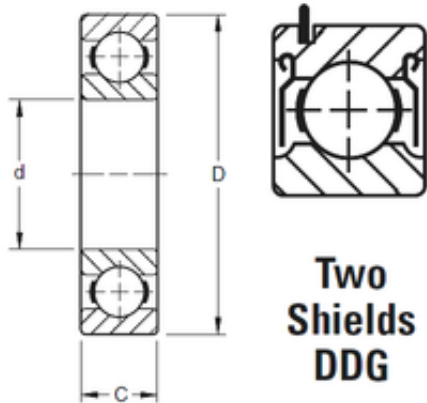

CYSD TAPERED BEARINGS CO.,LTD

55 mm x 120 mm x 29 mm Timken 311KDDG deep groove ball bearings

Bearing No. 311KDDG

Size	55x120x29 mm
Bore Diameter	55 mm
Outer Diameter	120 mm
Width	29 mm
d	55 mm
D	120 mm
B	29 mm
C	29 mm
Weight	1,424 Kg
Basic dynamic load rating (C)	81,2 kN