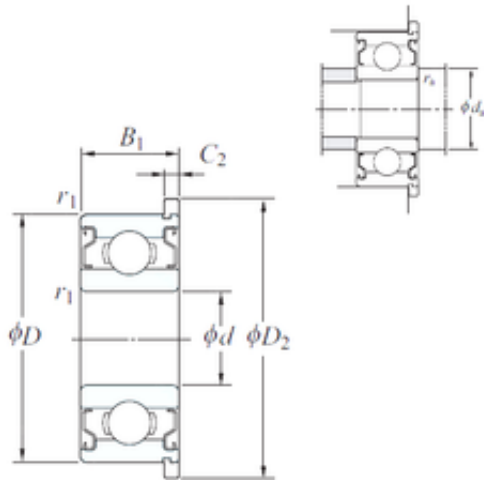

CYSD TAPERED BEARINGS CO.,LTD

6 mm x 12 mm x 4 mm KOYO WMLFN6012 ZZ deep groove ball bearings

Bearing No. WMLFN6012 ZZ

Size	6x12x4 mm
Bore Diameter	6 mm
Outer Diameter	12 mm
Width	4 mm
d	6 mm
D	12 mm
B	4 mm
C	4 mm
r	0,1 mm
D2	13,6 mm
da min.	7,2 mm
ra max.	0,1 mm
C2	0,8 mm
Weight	0,0017 Kg
Basic dynamic load rating (C)	0,71 kN
Basic static load rating (C0)	0,29 kN
(Grease) Lubrication Speed	49 000 r/min

WMLFN6012 ZZ Bearing 2D drawings and 3D CAD models