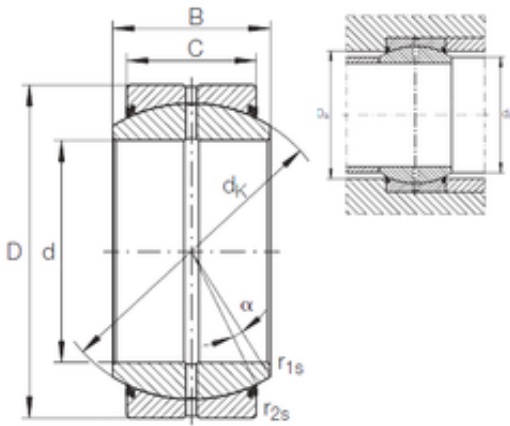

CYSD TAPERED BEARINGS CO.,LTD

70 mm x 105 mm x 49 mm INA GE 70 DO-2RS plain bearings

Bearing No. GE 70 DO-2RS

Size	70x105x49 mm
Bore Diameter	70 mm
Outer Diameter	105 mm
Width	49 mm
d	70 mm
D	105 mm
B	49 mm
C	40 mm
dk	92 mm
r1 min.	1 mm
r2 min.	1 mm
da max	77,8 mm
Da min	87 mm
Angle	6 °
Weight	1,5 Kg
Basic dynamic load rating (C)	315 kN

GE 70 DO-2RS Bearing 2D drawings and 3D CAD models