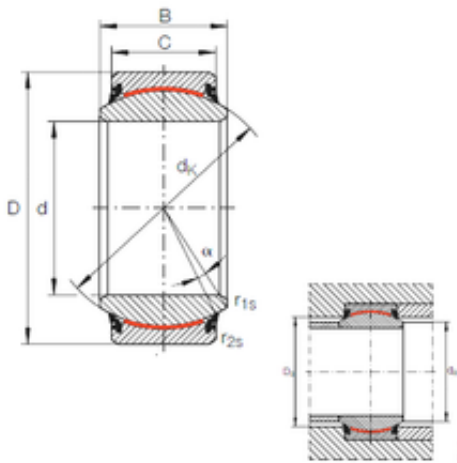

CYSD TAPERED BEARINGS CO.,LTD

70 mm x 105 mm x 49 mm INA GE 70 UK-2RS
plain bearings

Bearing No. GE 70 UK-2RS

Size	70x105x49 mm
Bore Diameter	70 mm
Outer Diameter	105 mm
Width	49 mm
d	70 mm
D	105 mm
B	49 mm
C	40 mm
dk	92 mm
r1 min.	1 mm
r2 min.	1 mm
da max	77,8 mm
Da min	87 mm
Angle	6 °
Weight	1,5 Kg
Basic dynamic load rating (C)	885 kN

GE 70 UK-2RS Bearing 2D drawings and 3D CAD models