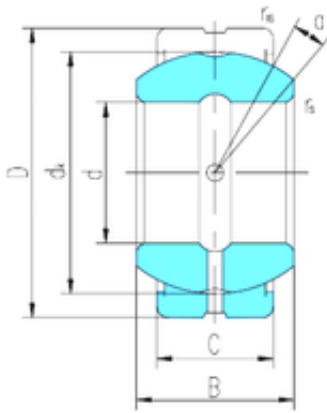

CYSD TAPERED BEARINGS CO.,LTD

70 mm x 105 mm x 49 mm LS GE70ES-2RS
plain bearings

Bearing No. GE70ES-2RS

Size	70x105x49 mm
Bore Diameter	70 mm
Outer Diameter	105 mm
Width	49 mm
d	70 mm
D	105 mm
B	49 mm
C	40 mm
dk	92 mm
r min.	1 mm
r1 min.	1 mm
Angle	6 °
Weight	1,57 Kg
Basic dynamic load rating (C)	313 kN

GE70ES-2RS Bearing 2D drawings and 3D CAD models