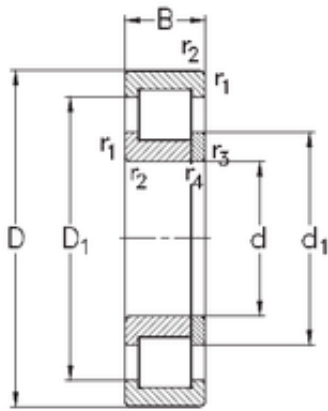

CYSD TAPERED BEARINGS CO.,LTD

90 mm x 160 mm x 30 mm NKE NUP218-E-MPA cylindrical roller bearings

Bearing No. NUP218-E-MPA

Size	90x160x30 mm
Bore Diameter	90 mm
Outer Diameter	160 mm
Width	30 mm
d	90 mm
F	107 mm
D	160 mm
B	30 mm
C	30 mm
r1 min.	2 mm
r2 min.	2 mm
r3 min.	2 mm
r4 min.	2 mm
Weight	2,7 Kg
Basic dynamic load rating (C)	206 kN
Basic static load rating (C0)	222 kN

NUP218-E-MPA Bearing 2D drawings and 3D CAD models