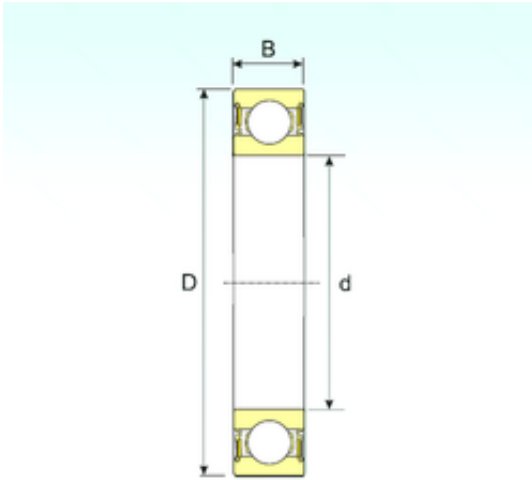

CYSD TAPERED BEARINGS CO.,LTD

90 mm x 160 mm x 30 mm ISB 6218-2RS deep groove ball bearings

Bearing No. 6218-2RS

Size	90x160x30 mm
Bore Diameter	90 mm
Outer Diameter	160 mm
Width	30 mm
d	90 mm
D	160 mm
B	30 mm
C	30 mm
Weight	2,15 Kg
Basic dynamic load rating (C)	99 kN
Basic static load rating (C0)	72,1 kN

6218-2RS Bearing 2D drawings and 3D CAD models