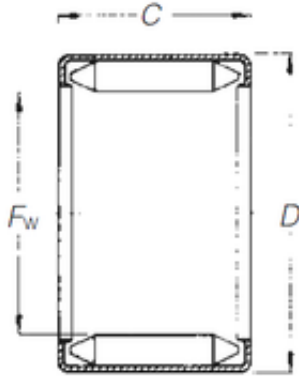

CYSD TAPERED BEARINGS CO.,LTD

Timken DL 22 16 needle roller bearings

Bearing No. DL 22 16

Size	22x28x16 mm
Bore Diameter	22 mm
Outer Diameter	28 mm
Width	16 mm
Fw	22 mm
D	28 mm
C	16 mm
Weight	0,022 Kg
Basic dynamic load rating (C)	17 kN
Basic static load rating (C0)	33 kN
(Grease) Lubrication Speed	8800 r/min

DL 22 16 Bearing 2D drawings and 3D CAD models