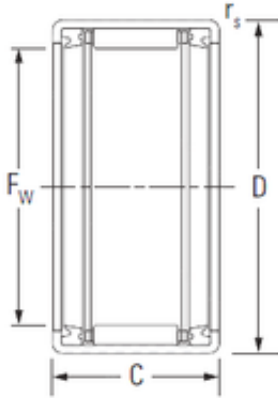

CYSD TAPERED BEARINGS CO.,LTD

KOYO HK2216.2RS needle roller bearings

Bearing No. HK2216.2RS

Size	22x28x16 mm
Bore Diameter	22 mm
Outer Diameter	28 mm
Width	16 mm
Fw	22 mm
D	28 mm
C	16 mm
r5 min.	1 mm
Weight	0.025 Kg
Basic dynamic load rating (C)	9.81 kN
Basic static load rating (C0)	14.50 kN
Category	Roller Bearings
Inventory	0.0
Manufacturer Name	KOYO
Minimum Buy Quantity	N/A
Weight / Kilogram	0
EAN	0605790190865
Product Group	B04144

HK2216.2RS Bearing 2D drawings and 3D CAD models