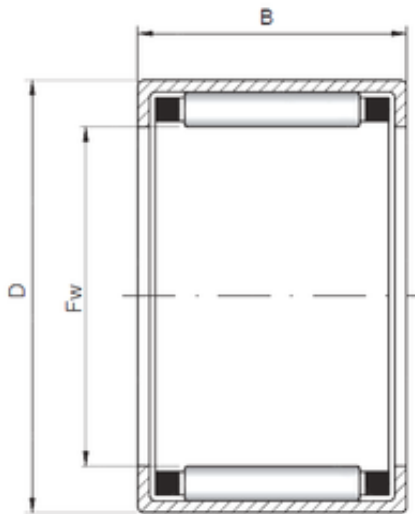

## Loyal HK2216 needle roller bearings

Bearing No. HK2216

Size	22x28x16 mm
Bore Diameter	22 mm
Outer Diameter	28 mm
Width	16 mm
Fw	22 mm
D	28 mm
C	16 mm
Weight	0,0199 Kg
Basic dynamic load rating (C)	11,8 kN
Basic static load rating (C0)	20,5 kN
(Grease) Lubrication Speed	6700 r/min

HK2216 Bearing 2D drawings and 3D CAD models