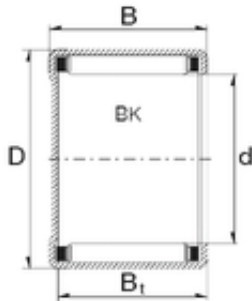

ZEN BK2216 needle roller bearings

Bearing No. BK2216

Size	22x28x16 mm
Bore Diameter	22 mm
Outer Diameter	28 mm
Width	16 mm
d	22 mm
D	28 mm
C	16 mm
Bt	13,3 mm
Basic dynamic load rating (C)	12500 kN
Basic static load rating (C0)	20500 kN

BK2216 Bearing 2D drawings and 3D CAD models