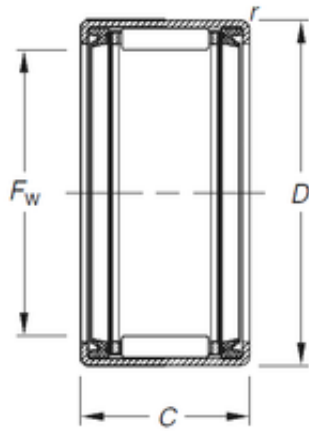

## Timken HK2216.2RS needle roller bearings

Bearing No. HK2216.2RS

Size	22x28x16 mm
Bore Diameter	22 mm
Outer Diameter	28 mm
Width	16 mm
Fw	22 mm
D	28 mm
C	16 mm
r	1 mm
Weight	0,025 Kg
Basic dynamic load rating (C)	9,81 kN
Basic static load rating (C0)	14,5 kN