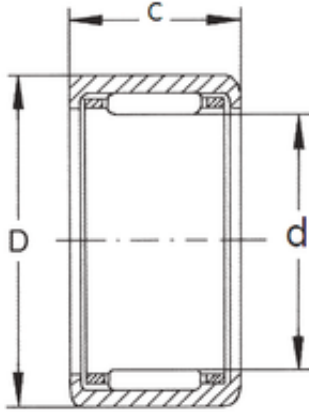

CYSD TAPERED BEARINGS CO.,LTD

FBJ HK2216 needle roller bearings

Bearing No. HK2216

Size	22x28x16 mm
Bore Diameter	22 mm
Outer Diameter	28 mm
Width	16 mm
d	22 mm
D	28 mm
C	16 mm
Weight	0,0209 Kg
Basic dynamic load rating (C)	11,4 kN
Basic static load rating (C0)	18,1 kN
(Grease) Lubrication Speed	6000 r/min

HK2216 Bearing 2D drawings and 3D CAD models