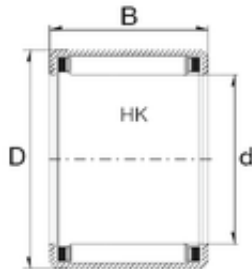

ZEN HK2216 needle roller bearings

Bearing No. HK2216

Size	22x28x16 mm
Bore Diameter	22 mm
Outer Diameter	28 mm
Width	16 mm
d	22 mm
D	28 mm
C	16 mm
Basic dynamic load rating (C)	12500 kN
Basic static load rating (C0)	20500 kN

HK2216 Bearing 2D drawings and 3D CAD models