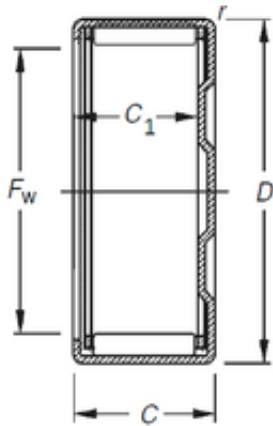

CYSD TAPERED BEARINGS CO.,LTD

Timken BK2216 needle roller bearings

Bearing No. BK2216

Size	22x28x16 mm
Bore Diameter	22 mm
Outer Diameter	28 mm
Width	16 mm
Fw	22 mm
D	28 mm
C	16 mm
r	1 mm
C1	13,3 mm
Weight	0,027 Kg
Basic dynamic load rating (C)	13,1 kN
Basic static load rating (C0)	20,9 kN
(Grease) Lubrication Speed	9600 r/min

BK2216 Bearing 2D drawings and 3D CAD models