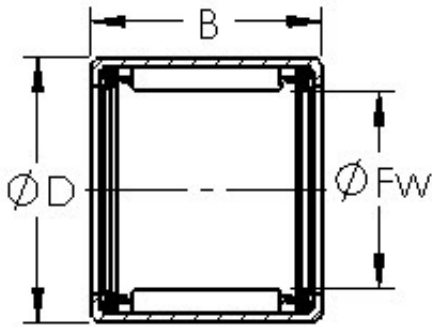

CYSD TAPERED BEARINGS CO.,LTD

AST HK2216-2RS needle roller bearings

Bearing No. HK2216-2RS

Size	22x28x16 mm
Bore Diameter	22 mm
Outer Diameter	28 mm
Width	16 mm
Bearing Type	Cage Retained Rollers, Two Seals
Outer Dia (D)	28.0000
Width (B)	16.0000
Dynamic Load Rating (Cr)	9,100
Static Load Rating (Cor)	13,400
Max Speed (Grease) (X1000 RPM)	8,000
Shaft (Fw)	22.000
Weight (g)	18.00
Material - Drawn cup: Hardened carbon steel alloy, Rollers	52100 Chrome steel or equivalent

HK2216-2RS Bearing 2D drawings and 3D CAD models