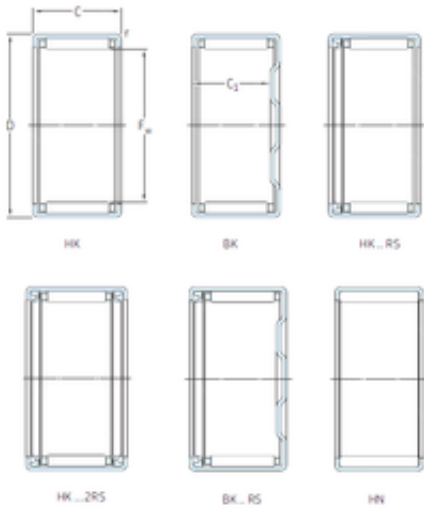

CYSD TAPERED BEARINGS CO.,LTD

SKF HK2216.2RS needle roller bearings

Bearing No. HK2216.2RS

Size	22x28x16 mm
Bore Diameter	22 mm
Outer Diameter	28 mm
Width	16 mm
Fw	22 mm
D	28 mm
C	16 mm
Weight	0,018 Kg
Basic dynamic load rating (C)	8,8 kN
Basic static load rating (C0)	13,7 kN
Fatigue load limit (Pu)	1,56
Reference speed	– r/min

HK2216.2RS Bearing 2D drawings and 3D CAD models